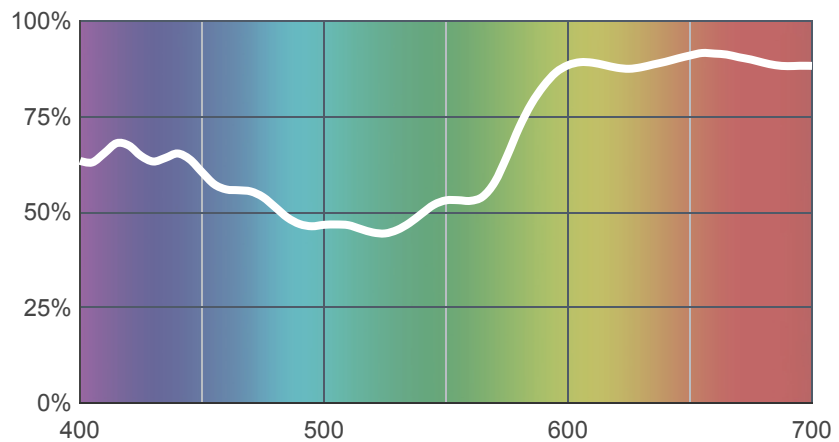

153 Pale Salmon

[View on leefilters.com](#) / [Find a Dealer](#)

Good for backlighting in conjunction with white light.

	Source C 6774K	Tungsten 3200K
Transmission Y	64.9%	67.1%
x	0.362	0.473
y	0.303	0.378
Absorption	0.19	0.17

Light transmitted (Y%)
for each colour
wavelength (nm)

Dimming Source Preview

Rolls:

- **1" Core** 7.62m x 1.22m (25' x 48")
- **2" Core** 7.62m x 1.22m (25' x 48")
- **Quick Roll** Length 7.62m (25') x any width between 2.5cm - 1.17m (1" x 48")

Sheets:

- **Full Sheet** 1.22m x 0.53m (48" x 21")
USA: Full Sheets by special order only.
- **Half Sheet** 0.61m x 0.53m (24" x 21")

Pre-Cut Packs:

- Not available in a pack