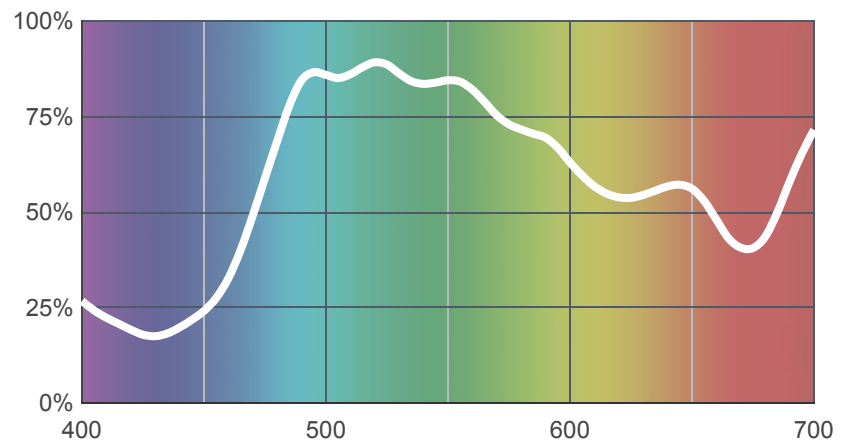

138 Pale Green

[View on leefilters.com](http://leefilters.com) / [Find a Dealer](#)

Good with gobos for wooded scenes.

	Source C 6774K	Tungsten 3200K
Transmission Y	79.9%	75%
x	0.331	0.419
y	0.433	0.463
Absorption	0.1	0.12

Light transmitted (Y%)
for each colour
wavelength (nm)

Dimming Source Preview

Rolls:

- **1" Core** 7.62m x 1.22m (25' x 48")
- **2" Core** 7.62m x 1.22m (25' x 48")
- **Quick Roll** Length 7.62m (25') x any width between 2.5cm - 1.17m (1" x 48")

Sheets:

- **Full Sheet** 1.22m x 0.53m (48" x 21")
USA: Full Sheets by special order only.
- **Half Sheet** 0.61m x 0.53m (24" x 21")

Pre-Cut Packs:

- **Complementary Pack**

LEE Filters