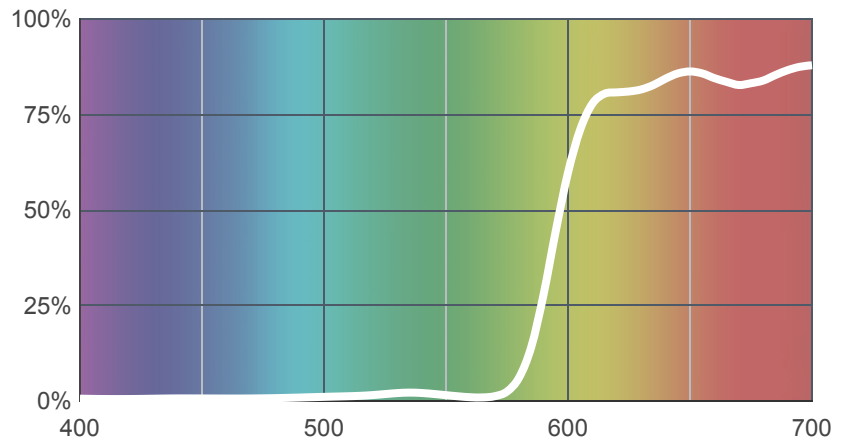

# 019 Fire

[View on leefilters.com](#) / [Find a Dealer](#)

A strong red/amber. Great for fire effects.

	Source C 6774K	Tungsten 3200K
Transmission Y	18.9%	24%
x	0.664	0.665
y	0.31	0.33
Absorption	0.72	0.62

Light transmitted (Y%)  
for each colour  
wavelength (nm)

### Rolls:

- **1" Core** 7.62m x 1.22m (25' x 48")
- **2" Core** 7.62m x 1.22m (25' x 48")
- **Quick Roll** Length 7.62m (25') x any width between 2.5cm - 1.17m (1" x 48")

### Sheets:

- **Full Sheet** 1.22m x 0.53m (48" x 21")  
USA: Full Sheets by special order only.
- **Half Sheet** 0.61m x 0.53m (24" x 21")