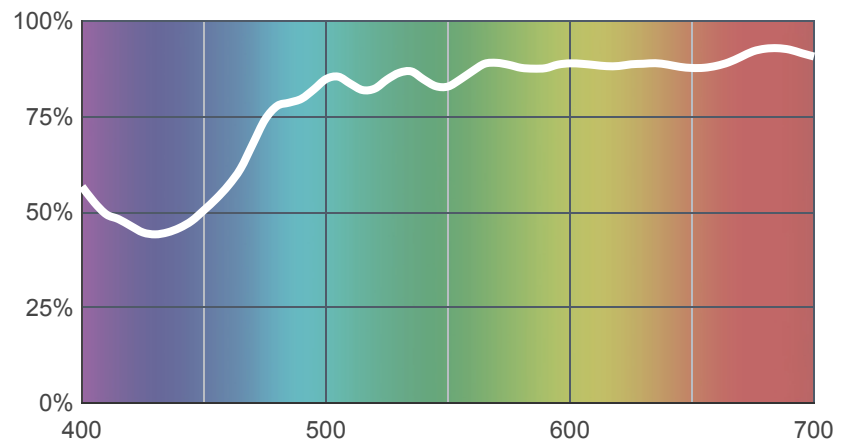

007 Pale Yellow

[View on leefilters.com](#) / [Find a Dealer](#)

Sunlight.

	Source C 6774K	Tungsten 3200K
Transmission Y	85.4%	87.2%
x	0.339	0.446
y	0.363	0.423
Absorption	0.07	0.06

Light transmitted (Y%)
for each colour
wavelength (nm)

Dimming Source Preview

Available as a **High Temperature** filter.

Rolls:

- **1" Core** 7.62m x 1.22m (25' x 48")
- **2" Core** 7.62m x 1.22m (25' x 48")
- **High Temperature** 4m x 1.17m (13' x 46")
- **Quick Roll** Length 7.62m (25') x any width between 2.5cm - 1.17m (1" x 48")

Sheets:

- **Full Sheet** 1.22m x 0.53m (48" x 21")
USA: Full Sheets by special order only.
- **Half Sheet** 0.61m x 0.53m (24" x 21")
- **High Temperature** 0.56m x 0.53m (22" x 21")

Pre-Cut Packs:

- **Light Tint Pack**
- **Complementary Pack**