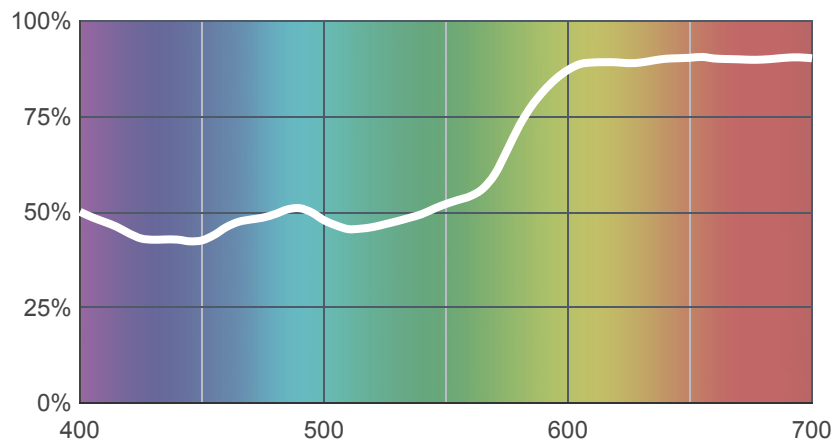

004 Medium Bastard Amber

[View on leefilters.com](#) / [Find a Dealer](#)

Naturally enhances skin tones.

	Source C 6774K	Tungsten 3200K
Transmission Y	64.1%	65.5%
x	0.37	0.488
y	0.335	0.391
Absorption	0.19	0.18

**Light transmitted (Y%)
for each colour
wavelength (nm)**

Dimming Source Preview

Available as a **High Temperature** filter.

Rolls:

- **1" Core** 7.62m x 1.22m (25' x 48")
- **2" Core** 7.62m x 1.22m (25' x 48")
- **High Temperature** 4m x 1.17m (13' x 46")
- **Quick Roll** Length 7.62m (25') x any width between 2.5cm - 1.17m (1" x 48")

Sheets:

- **Full Sheet** 1.22m x 0.53m (48" x 21")
USA: Full Sheets by special order only.
- **Half Sheet** 0.61m x 0.53m (24" x 21")
- **High Temperature** 0.56m x 0.53m (22" x 21")

Pre-Cut Packs:

- Not available in a pack