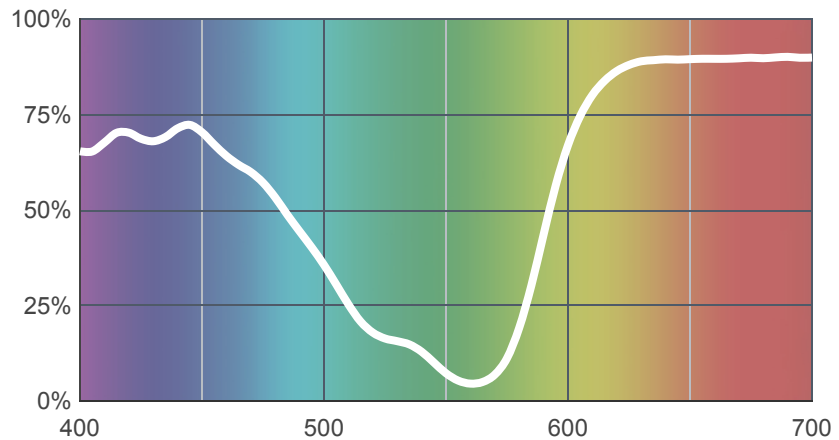

# 002 Rose Pink

[View on leefilters.com](#) / [Find a Dealer](#)

Strong pink wash, good for cycloramas.

	Source C 6774K	Tungsten 3200K
Transmission Y	32.7%	34.2%
x	0.328	0.491
y	0.202	0.287
Absorption	0.49	0.47

Light transmitted (Y%)  
for each colour  
wavelength (nm)

### Rolls:

- **1" Core** 7.62m x 1.22m (25' x 48")
- **2" Core** 7.62m x 1.22m (25' x 48")
- **Quick Roll** Length 7.62m (25') x any width between 2.5cm - 1.17m (1" x 48")

### Sheets:

- **Full Sheet** 1.22m x 0.53m (48" x 21")  
USA: Full Sheets by special order only.
- **Half Sheet** 0.61m x 0.53m (24" x 21")