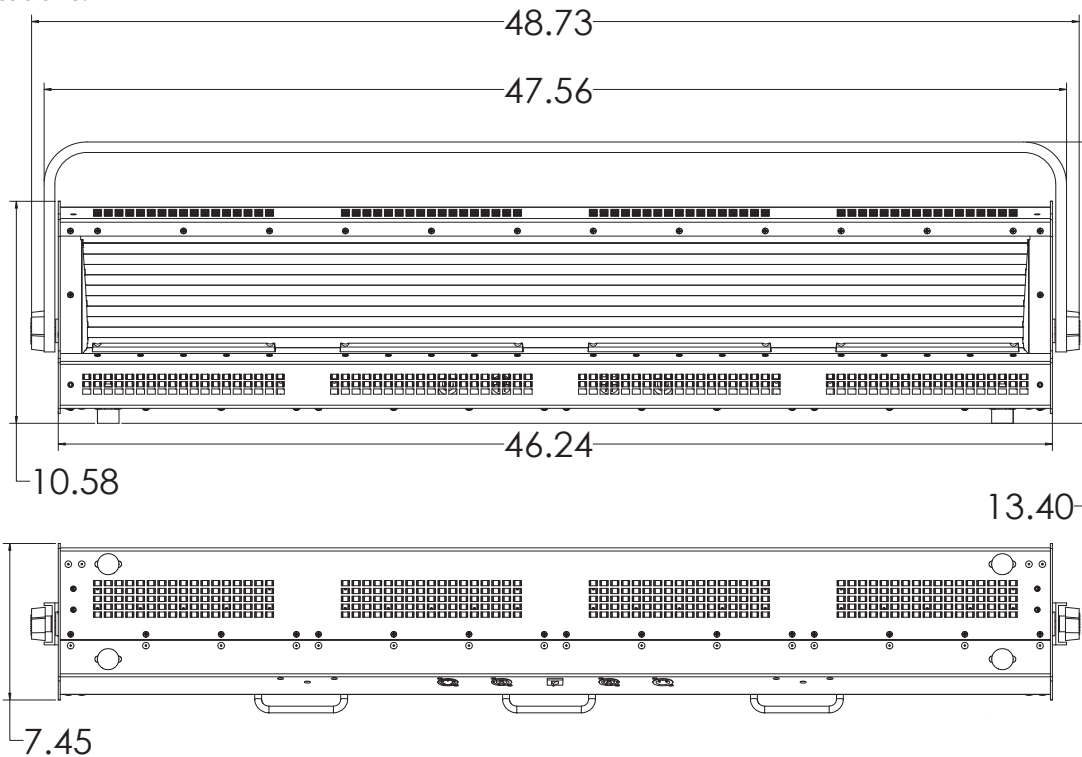

SUMMARY

The Spectra Cyc 400 is a cyclorama wall wash luminaire available in RGBA, RGBW, warm white, cool white, variable white and custom LED arrays options. Designed for theatrical and architectural applications, the Spectra Cyc 400 blends colors via a patented LED blended lens which reduces pixelation from direct view. The on board power supply allows for direct power & data input which can be daisy chained and the fixture features an on board in rush current limiter as standard. Designed for use on 12-16 foot centers maximum and a height of 46'+, individual units can be linked side by side for greater saturation of light. The Spectra Cyc 400 is compatible with both DMX and RDM protocols, and comes complete with a library of p-programmed single colors to various color mixes. Units are made for floor or Sky-Cyc applications.

FEATURES

- RGBA, RGBW, warm white, cool white, variable white and custom LED array options
- Patented LED Blending Lens
- Asymmetrical reflector
- Feed through power and data capability
- Compatible with DMX and RDM protocols
- Laser cut sheet aluminum housing
- Push button DMX addressing
- On-board inrush current limiter and multi-voltage power supply, 100-240VAC
- Integrated carrying handles

Model	
SSCYC400-*_**	Spectra Cyc 400
* (LED Array)	RGBA, RGBW, 3K, 5K
** (Finish Color)	Add the following code for Body Color: B=Black, W=White, S=Silver, C=Custom

ACCESSORIES

Additional Accessories	Description
510	Malleable Iron Pipe Clamp
SSCYC400-YOKE-**	Yoke Kit
SC-36-BK	36" Black Safety Cable with Spring Clamp
99-DMX-TERM	In Line 5-pin DMX Terminator
FT	Floor Trunnions

Reflector: Proprietary curve, specular aluminum.

Rating: Multi-Voltage, 100-240VAC operation.

Power Cable: 5' total length powerCON in and standard connector.

Data Ports: 1 Male and 1 Female flush mount 5-pin XLR.