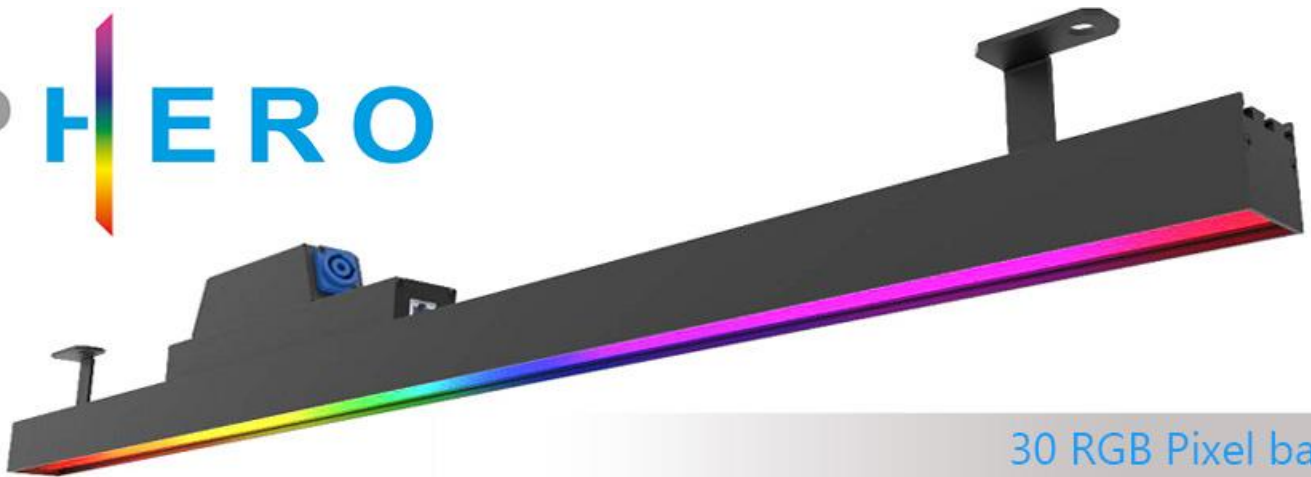

PHERO

30 RGB Pixel bar

Back Panel

Box Contents

- ENTTEC PHERO (73900 or 79001)
- Mounting brackets
- This user manual

Features

- 30 independently controllable RGB Pixels
- Flexible, light and slick design
- In-built Power Supply
- Compatible with ENTTEC Pixelator and Pixie driver
- Plink data bus allows to daisy-chain up to 11 units
- Standard Cat6 wiring allows up to 300m distances
- Mains power through Powercon connectors for convenient installation
- 50.000+ hours expected LED life
- Up to 90 DMX channels through Pixelator
- Over voltage input protection