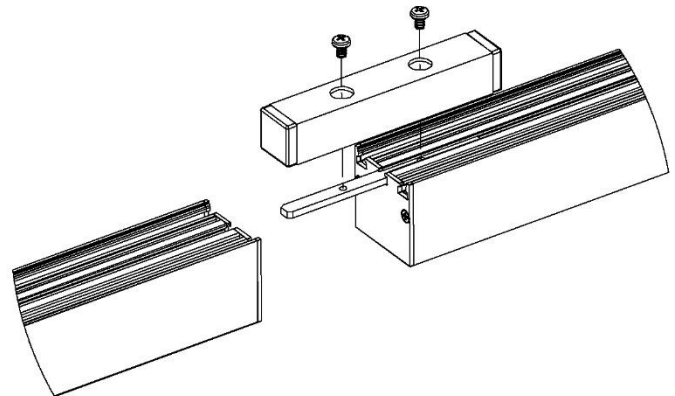

Typical Installation with Pixelator

Mounting Brackets (included)

Hanging cable with Gripple (sold separately)

Typical Installation with Pixie Driver

End to end Attachment (sold separately)

DMX Addressing

Each Phero counts with 30 RGB Pixels, which means 90 DMX slots. By default, the first unit connected to the controller will auto address to DMX channel 1 to 90. Where CH1=Pixel1 Red, CH2=Pixel1 Green, CH3=Pixel1 Blue, CH4=Pixel2 Red and so on.