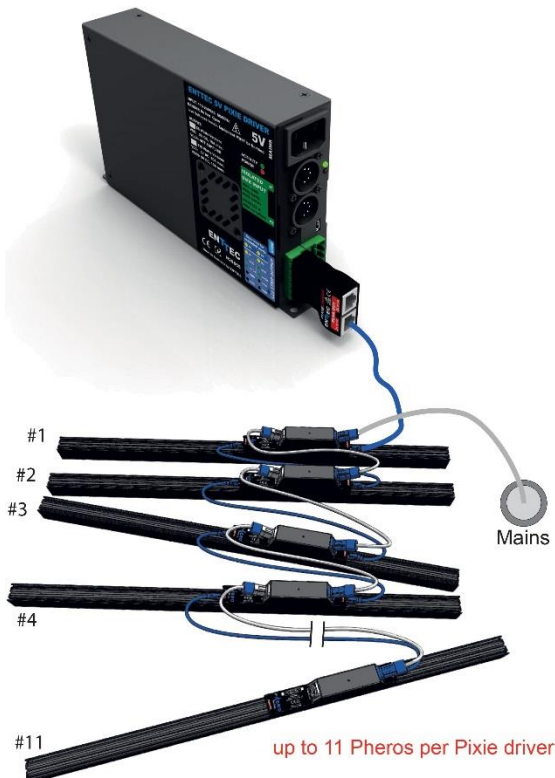

PHERO

30 RGB Pixel bar

Back Panel

Box Contents

- ENTTEC PHERO (73900 or 79001)
- Mounting brackets
- This user manual

Features

- 30 independently controllable RGB Pixels
- Flexible, light and slick design
- In-built Power Supply
- Compatible with ENTTEC Pixelator and Pixie driver
- Plink data bus allows to daisy-chain up to 11 units
- Standard Cat6 wiring allows up to 300m distances
- Mains power through Powercon connectors for convenient installation
- 50.000+ hours expected LED life
- Up to 90 DMX channels through Pixelator
- Over voltage input protection

Basic Setup

- Connect the ENTTEC Phero to a Plink enabled device such as ENTTEC Pixelator using a cat5/6 cable
- Power up the unit using the blue powercon connector. The power LED should light up
- Feed some data through your Plink enabled device

Typical Installation with Pixelator

Mounting Brackets (included)

Hanging cable with Gripple (sold separately)

Typical Installation with Pixie Driver

End to end Attachment (sold separately)

DMX Addressing

Each Phero counts with 30 RGB Pixels, which means 90 DMX slots. By default, the first unit connected to the controller will auto address to DMX channel 1 to 90. Where CH1=Pixel1 Red, CH2=Pixel1 Green, CH3=Pixel1 Blue, CH4=Pixel2 Red and so on.