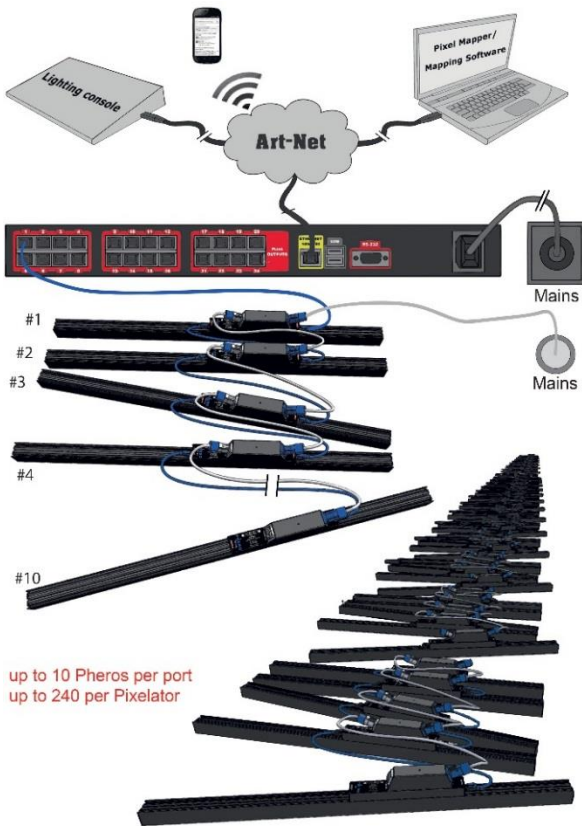

PHERO

30 RGB Pixel bar

Back Panel

Box Contents

- ENTTEC PHERO (73900 or 79001)
- Mounting brackets
- This user manual

Features

- 30 independently controllable RGB Pixels
- Flexible, light and slick design
- In-built Power Supply
- Compatible with ENTTEC Pixelator and Pixie driver
- Plink data bus allows to daisy-chain up to 11 units
- Standard Cat6 wiring allows up to 300m distances
- Mains power through Powercon connectors for convenient installation
- 50.000+ hours expected LED life
- Up to 90 DMX channels through Pixelator
- Over voltage input protection

Safety

- Mains voltages inside, please never intend to open it when mains connected

- Do not expose the ENTTEC Phero to rain or moisture, doing this will void the warranty
- Do not remove the cover, there are no serviceable parts inside
- This unit is intended for indoor use only
- Ensure proper earth connections

Basic Setup

- Connect the ENTTEC Phero to a Plink enabled device such as ENTTEC Pixelator using a cat5/6 cable
- Power up the unit using the blue powercon connector. The power LED should light up
- Feed some data through your Plink enabled device

Typical Installation with Pixelator

Mounting Brackets (included)

Hanging cable with Gripple (sold separately)

Typical Installation with Pixie Driver

End to end Attachment (sold separately)

DMX Addressing

Each Phero counts with 30 RGB Pixels, which means 90 DMX slots. By default, the first unit connected to the controller will auto address to DMX channel 1 to 90. Where CH1=Pixel1 Red, CH2=Pixel1 Green, CH3=Pixel1 Blue, CH4=Pixel2 Red and so on.