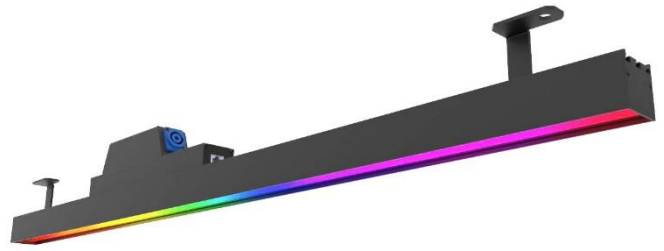

PHERO

30 RGB Pixel bar

Back Panel

Box Contents

- ENTTEC PHERO (73900 or 79001)
- Mounting brackets
- This user manual

Features

- 30 independently controllable RGB Pixels
- Flexible, light and slick design
- In-built Power Supply
- Compatible with ENTTEC Pixelator and Pixie driver
- Plink data bus allows to daisy-chain up to 11 units
- Standard Cat6 wiring allows up to 300m distances
- Mains power through Powercon connectors for convenient installation
- 50.000+ hours expected LED life
- Up to 90 DMX channels through Pixelator
- Over voltage input protection

Basic Setup

- Connect the ENTTEC Phero to a Plink enabled device such as ENTTEC Pixelator using a cat5/6 cable
- Power up the unit using the blue powercon connector. The power LED should light up
- Feed some data through your Plink enabled device

Typical Installation with Pixelator

Mounting Brackets (included)

Hanging cable with Gripple (sold separately)

Typical Installation with Pixie Driver

End to end Attachment (sold separately)

DMX Addressing

Each Phero counts with 30 RGB Pixels, which means 90 DMX slots. By default, the first unit connected to the controller will auto address to DMX channel 1 to 90. Where CH1=Pixel1 Red, CH2=Pixel1 Green, CH3=Pixel1 Blue, CH4=Pixel2 Red and so on.